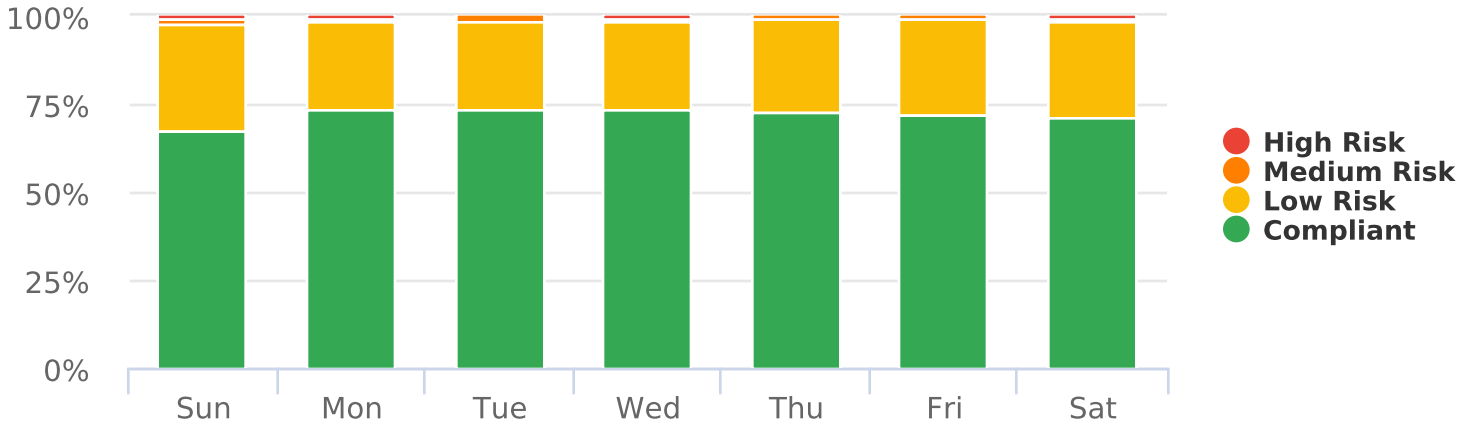

Start: 2023-06-09
End: 2023-07-03
Times: 0:00-23:59

Compliance & Risk Report

Elk Forest Rd, WB

Medium Risk Threshold: Speed Limit + 10

High Risk Threshold: Speed Limit + 20

Speed Range: 26 to 65

Time View: By Day of Week (Avg Volumes)

Weekday	Speed Limit	Mode	Compliant	Low Risk	Medium Risk	High Risk	Total Num Vehicles
Sunday	35	Dependent Messages	137	62	4	1	204
Monday	35	Dependent Messages	138	47	2	1	188
Tuesday	35	Dependent Messages	192	65	4	0	261
Wednesday	35	Dependent Messages	188	64	3	1	256
Thursday	35	Dependent Messages	198	71	3	0	272
Friday	35	Dependent Messages	158	60	2	0	220
Saturday	35	Dependent Messages	189	70	4	1	264
Average			171	63	3	1	238

Start: 2023-06-09
 End: 2023-07-03
 Times: 0:00-23:59

Medium Risk Threshold: Speed Limit + 10
 High Risk Threshold: Speed Limit + 20
 Speed Range: 26 to 65
 Time View: By Day of Week (Avg Volumes)

Compliance % by Weekday (Avg)