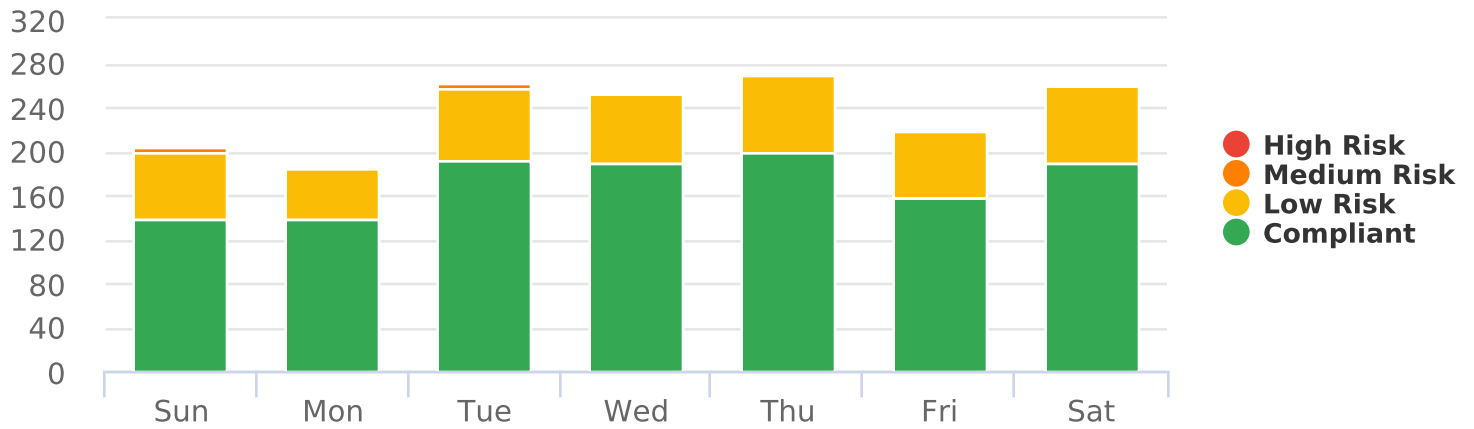

Compliance by Weekday (Avg)