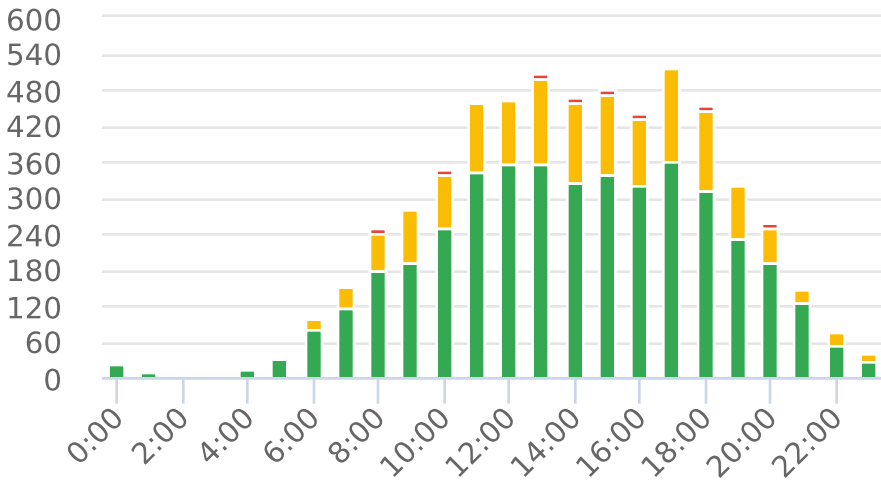

Start: 2023-06-09
 End: 2023-07-03
 Times: 0:00-23:59

Violation Threshold: Speed Limit + 10
 Speed Range: 26 to 150

Overall Summary

Total Days of Data: 25
 Speed Limit: 35
 Average Speed: 29.17
 50th Percentile Speed: 29.43
 85th Percentile Speed: 35.76
 Pace Speed Range: 25-35

Minimum Speed: 15
 Maximum Speed: 62
 Display Mode: Dependent Messages
 Average Volume per Day: 234.7
 Total Volume: 5868

● Violators ● Inside Threshold ● Compliant

● Vehicles Slowed ● Other

● Speed Limit ● Average Speed ● 50% Speed ● 85% Speed