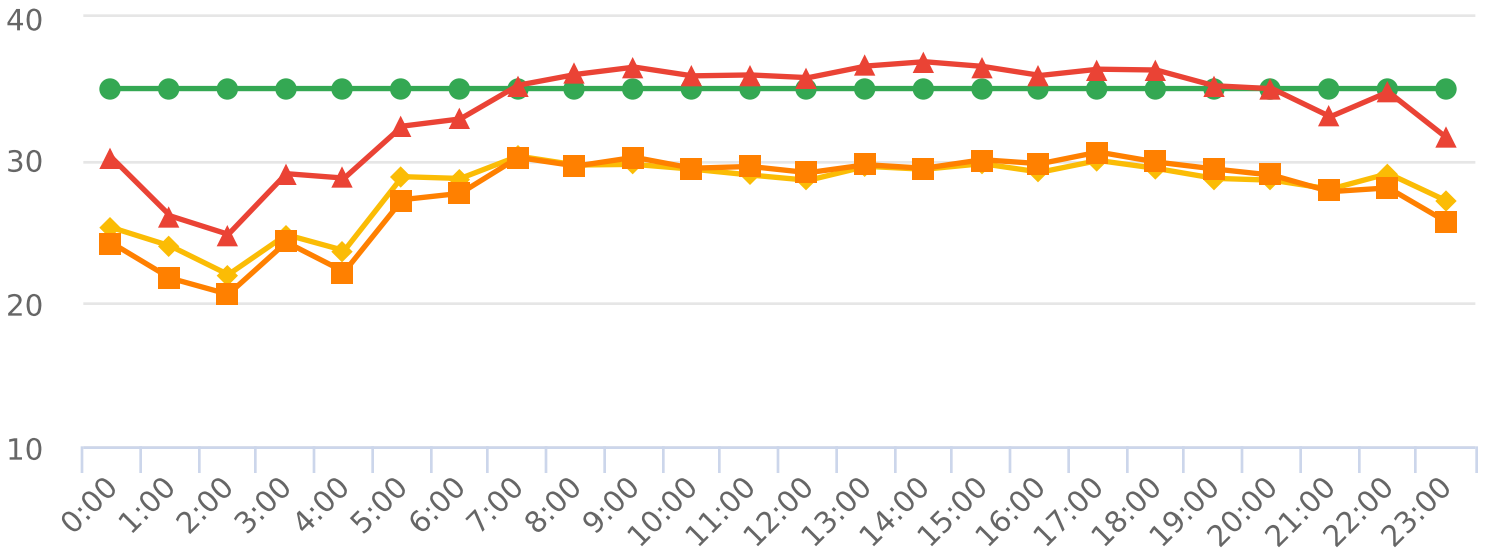

Start: 2023-06-09
 End: 2023-07-03
 Times: 0:00-23:59

Violation Threshold: Speed Limit + 10
 Speed Range: 26 to 150

Overall Summary

Total Days of Data: 25
 Speed Limit: 35
 Average Speed: 29.17
 50th Percentile Speed: 29.43
 85th Percentile Speed: 35.76
 Pace Speed Range: 25-35

Minimum Speed: 15
 Maximum Speed: 62
 Display Mode: Dependent Messages
 Average Volume per Day: 234.7
 Total Volume: 5868

● Violators ● Inside Threshold ● Compliant

● Vehicles Slowed ● Other

● Speed Limit ● Average Speed ● 50% Speed ● 85% Speed